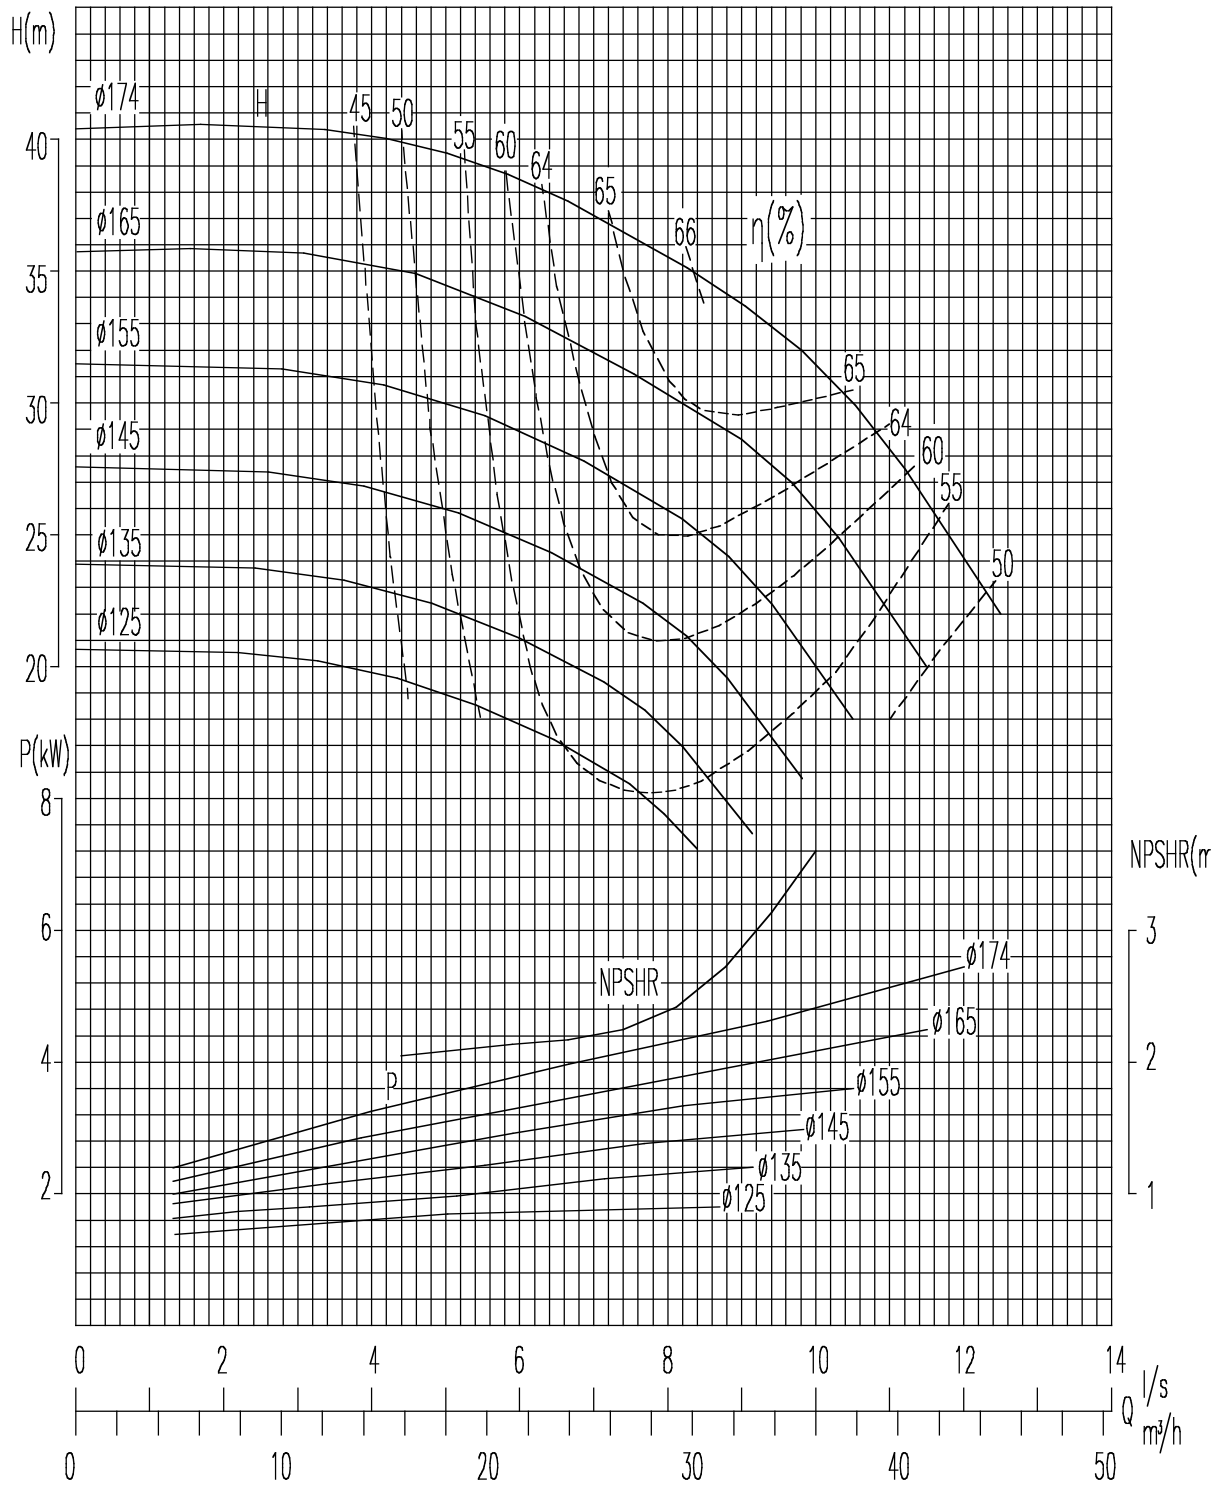

PUMP MODEL 40 - 16
SPEED 2pole

PUMP MODEL 40 - 16
SPEED 4pole

Overall and Mounting Dimensions(mm)

Pump Type	Frame Size	Pump Dimensions						Pump Foot Dimensions										Shaft End			
		1 - Suc	2 - Dis	a	f	h1	h2	b	c	m1	m2	n1	n2	n3	s1	s2	w	d	l	t	u
40-16	25	65	40	80	360	132	160	50	14	100	70	240	190	100	14	14	267	24	50	27	8