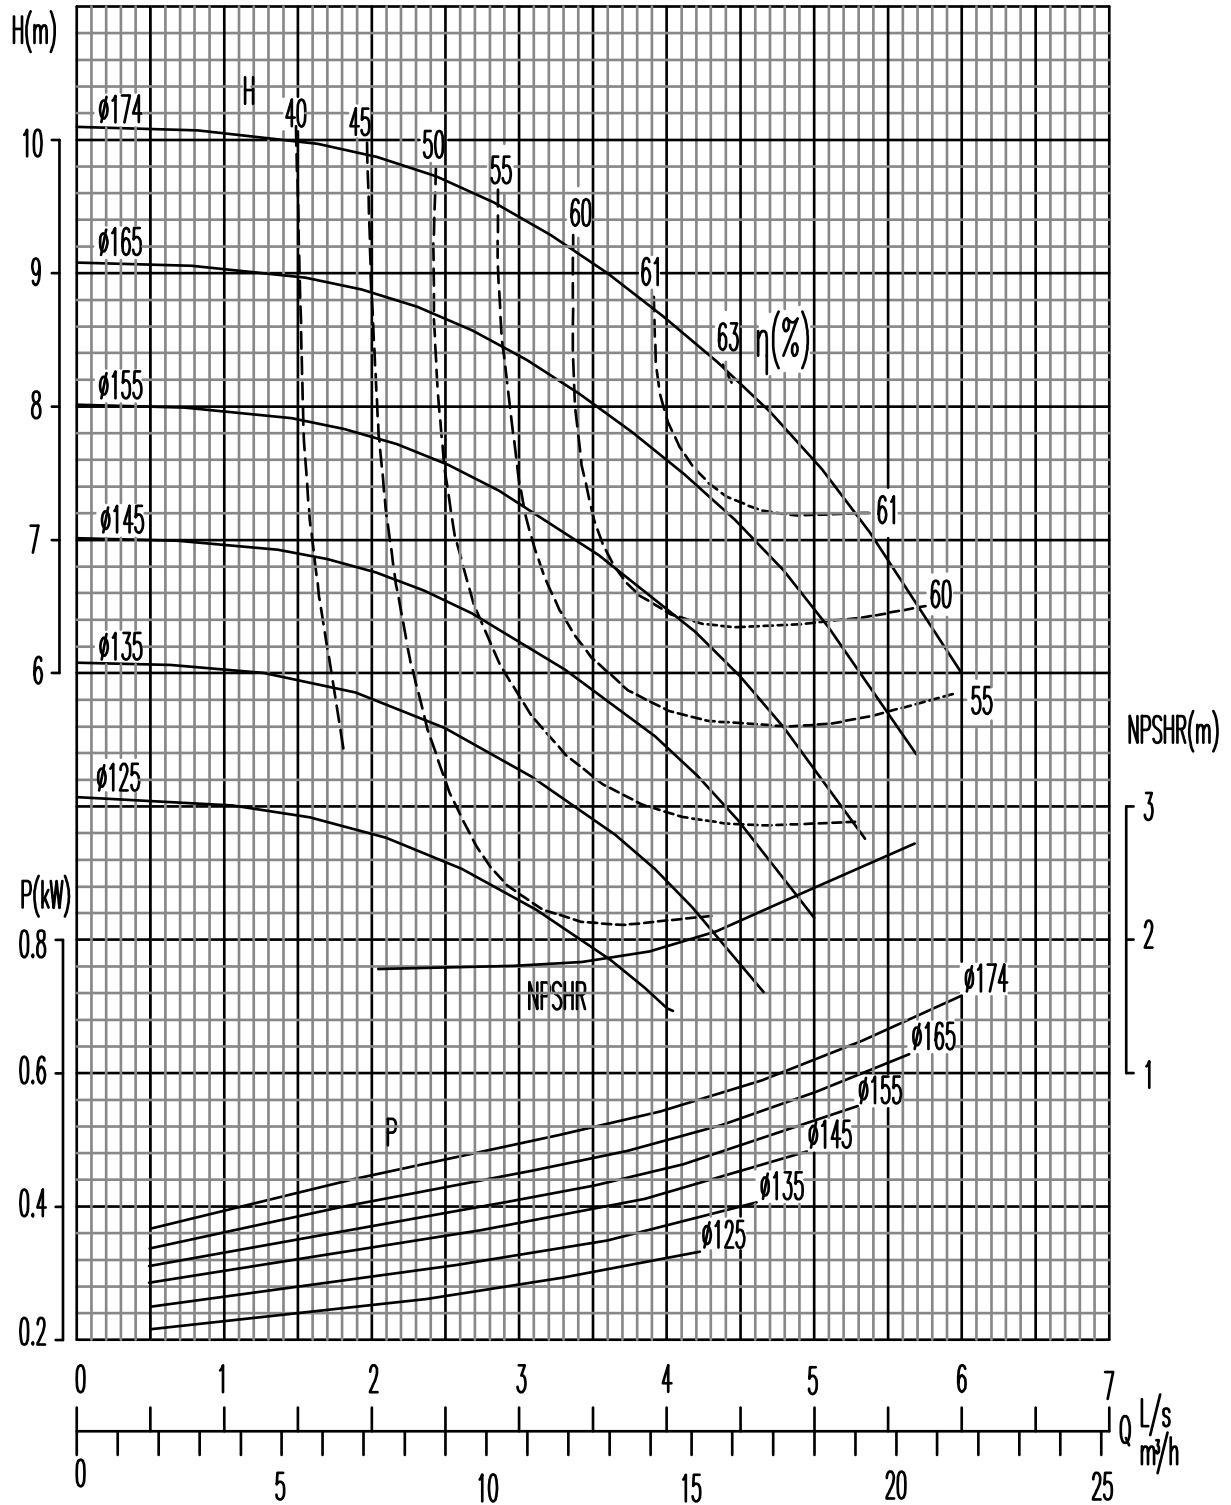

PUMP MODEL 40 - 16
SPEED 2pole

PUMP MODEL 40 - 16
SPEED 4pole

Overall and Mounting Dimensions(mm)

Pump Type	Frame Size	Pump Dimensions						Pump Foot Dimensions										Shaft End			
		1 - Suc	2 - Dis	a	f	h1	h2	b	c	m1	m2	n1	n2	n3	s1	s2	w	d	l	t	u
40-16	25	65	40	80	360	132	160	50	14	100	70	240	190	100	14	14	267	24	50	27	8