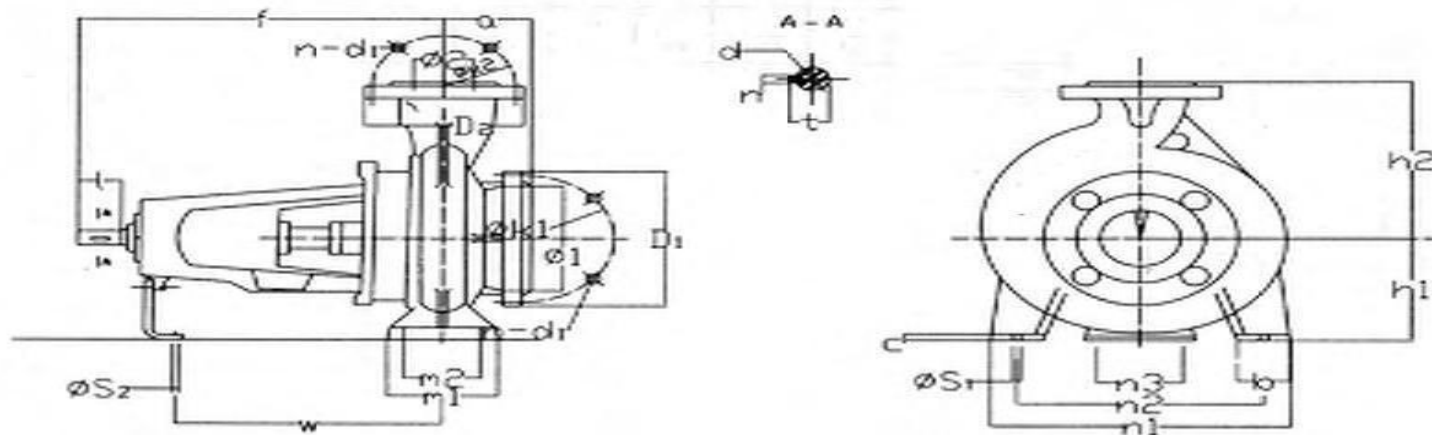

PUMP MODEL 40 - 16
SPEED 2pole

PUMP MODEL 40 - 16
SPEED 4pole

Overall and Mounting Dimensions(mm)

Pump Type	Frame Size	Pump Dimensions						Pump Foot Dimensions										Shaft End			
		1 - Suc	2 - Dis	a	f	h1	h2	b	c	m1	m2	n1	n2	n3	s1	s2	w	d	l	t	u
40-16	25	65	40	80	360	132	160	50	14	100	70	240	190	100	14	14	267	24	50	27	8